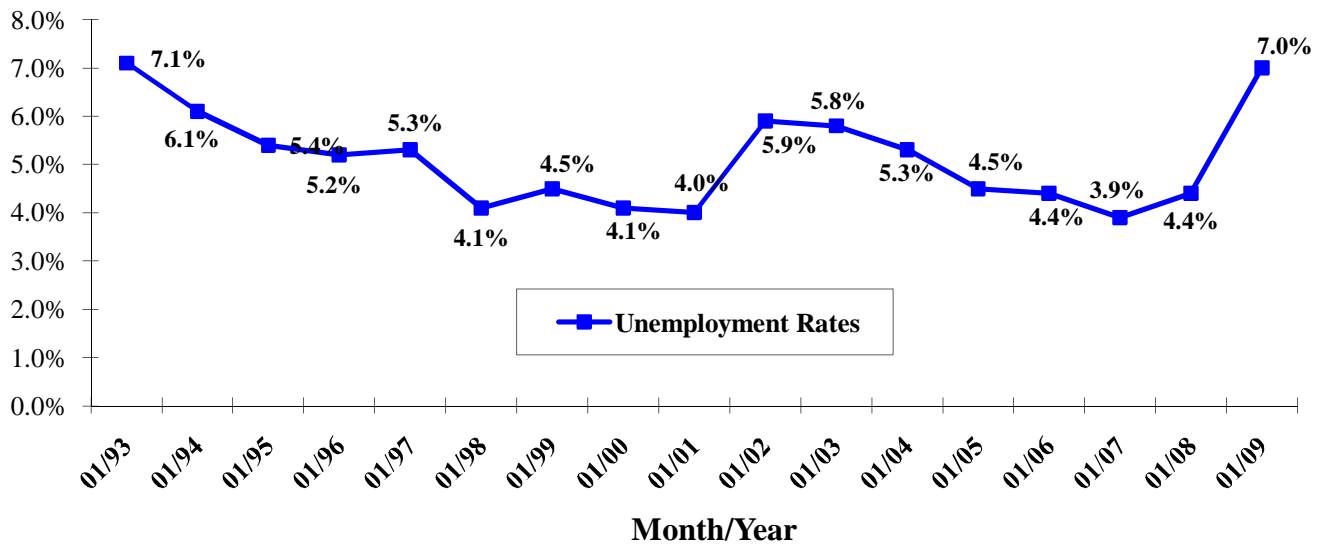

Unemployment Rates in Arizona

Source: Arizona Workforce Informer. **Seasonally Adjusted** March, 2009.

<http://www.workforce.az.gov/?PAGEID=67&SUBID=142>

Month/Year	Unemployment Rates
01/93	7.1%
01/94	6.1%
01/95	5.4%
01/96	5.2%
01/97	5.3%
01/98	4.1%
01/99	4.5%
01/00	4.1%
01/01	4.0%
01/02	5.9%
01/03	5.8%
01/04	5.3%
01/05	4.5%
01/06	4.4%
01/07	3.9%
01/08	4.4%
01/09	7.0%

Unemployment Rates in Arizona

Source: Arizona Workforce Informer