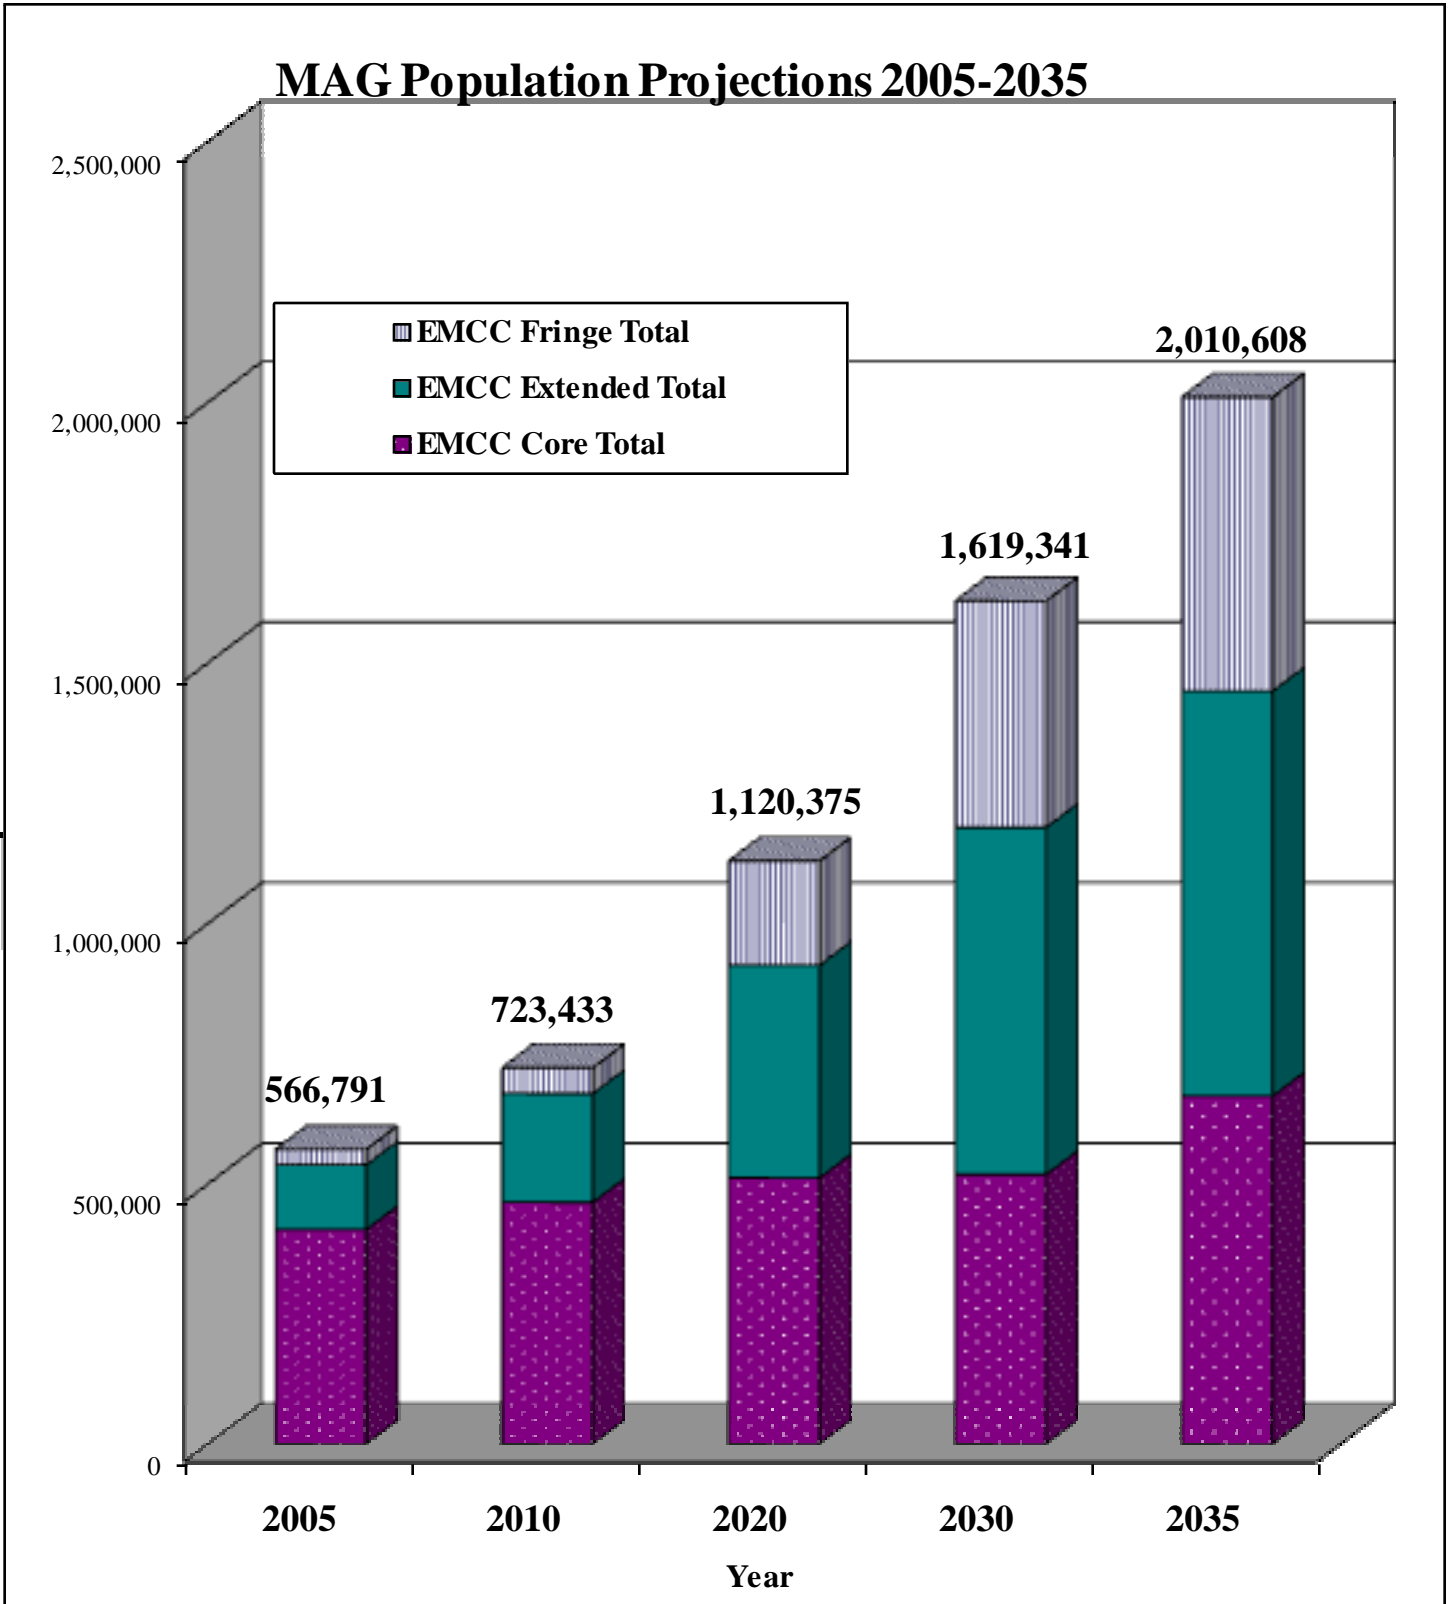

Maricopa Association of Governments

Interim Population Projections

EMCC approximate service area estimated using MAG Regional Analysis Zones (RAZ) and Traffic Analysis Zone (TAZ).

Source: Maricopa Association of Governments, January 2009