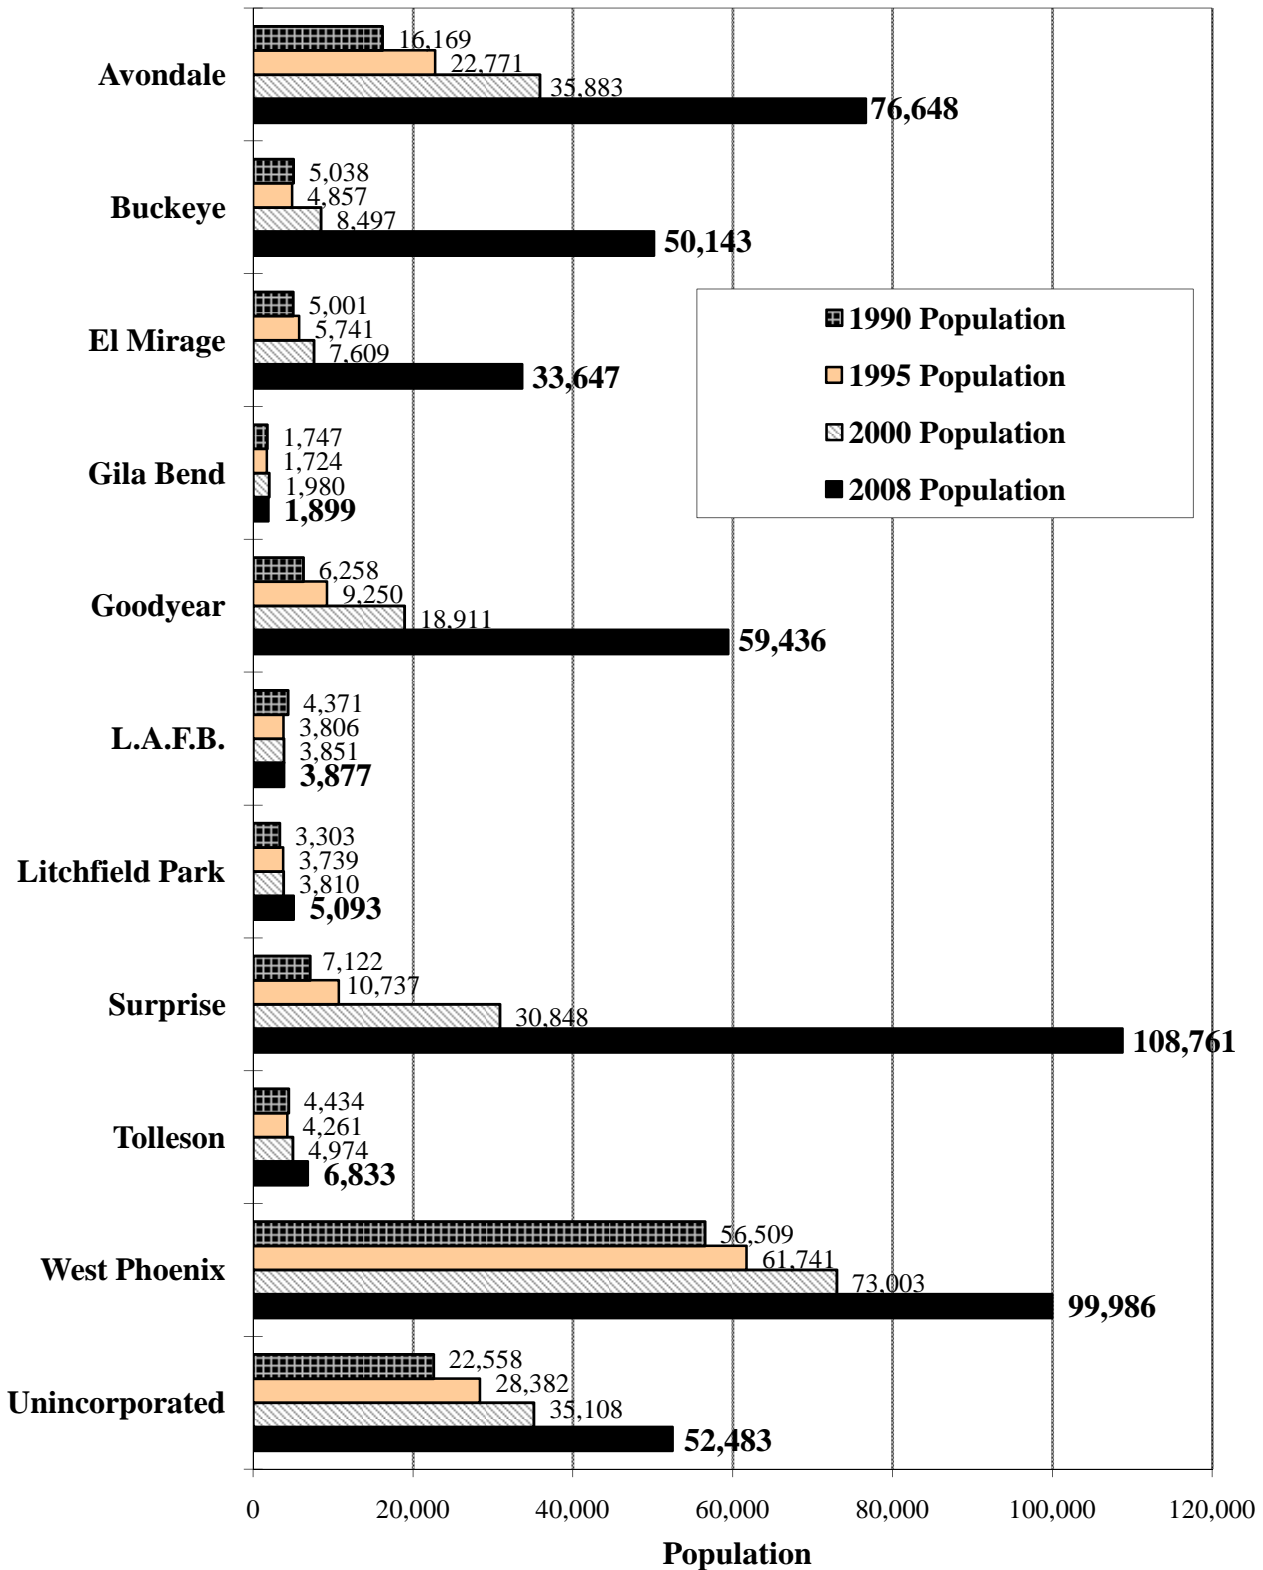

## EMCC Service Area Population 1990, 1995, 2000, 2008

\* 2008 Population estimated based on Arizona Department of Economic Security  
 Source: 1990 U.S. Census, 1995 Special Census and 2000 U.S. Census.